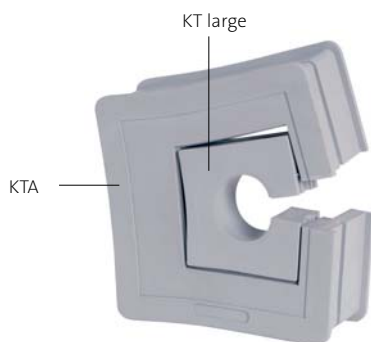

KTF

Inserts for KEL-JUMBO

Type	Order No. gray	Clamping range	PU
KTF 00	42371	Blind Insert	1
KTA	42370	Adapter Insert for KT large	1
KTF 34	42376	33 - 36 mm	1
KTF 38	42379	37 - 40 mm	1
KTF 42	42382	41 - 44 mm	1
KTF 46	42385	45 - 48 mm	1
KTF 50	42388	48 - 52 mm	1
KTF 54	42391	53 - 56 mm	1
KTF 58	42394	56 - 60 mm	1
KTF 62	42397	61 - 65 mm	1

Product Description

The inserts KTF are suitable for cable diameters up to 65 mm.

Suitable for KEL-JUMBO cable entry frames.

Cables with a comparatively smaller diameter can be utilized with KEL-JUMBO frames by using an adapter insert.

Specifications

Material	Elastomer
Flame class	UL94-Vo, self-extinguishing
Protection class	IP54
Temperature	- 40°C to + 90°C (static)
Properties	Halogen free, silicone free

Fits with

KEL-JUMBO Cable entry frames Page 40

Accessories

KT Cable inserts, large Page 32